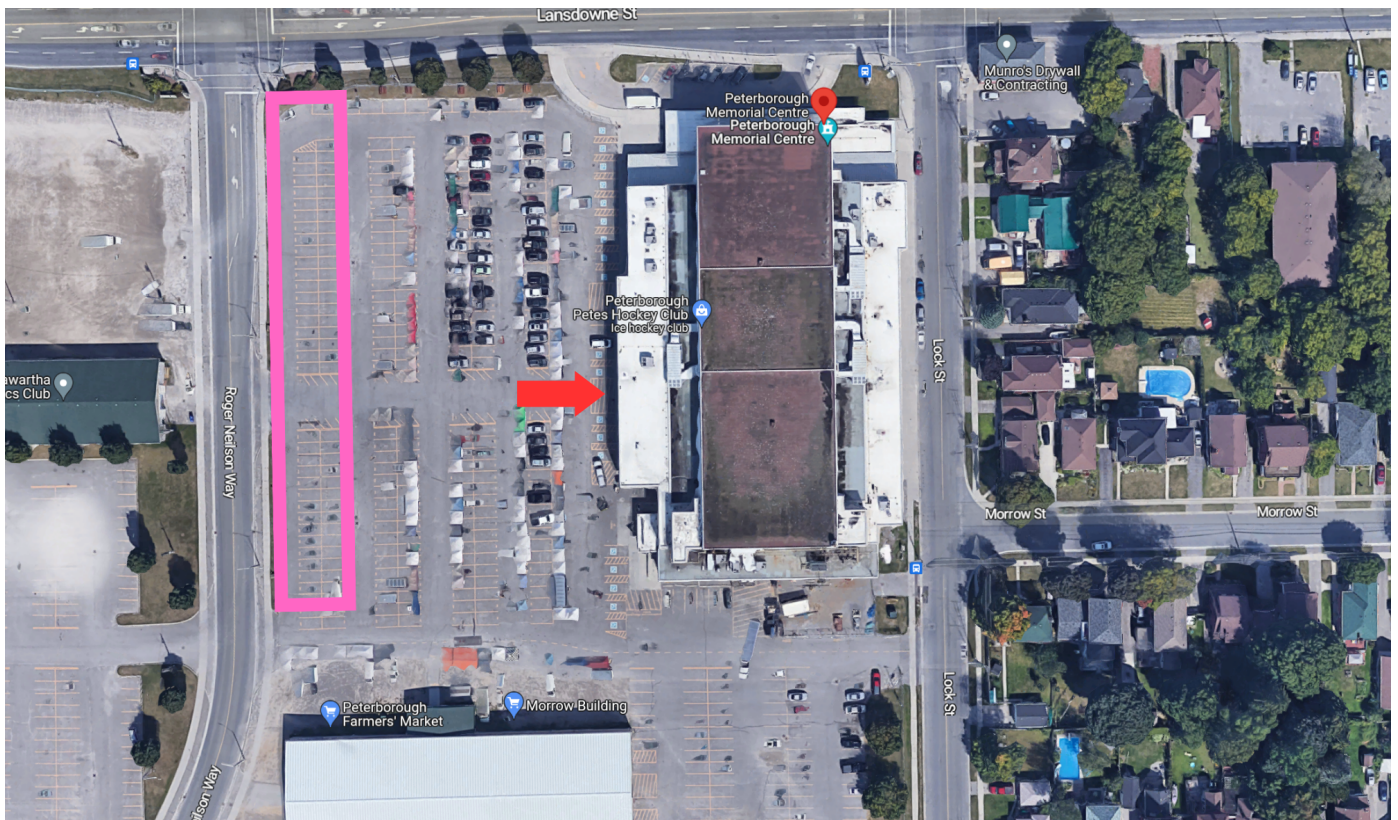

Memorial Centre (Peterborough)

Loading Dock & Parking Directions

Venue Address: **151 Lansdowne St, Peterborough, ON K9J 1Y4**

UNLOADING AREA ARRIVAL (RED ARROW): Once you've arrived at the designated loading area, please drop off your certificate of insurance (All Vendors) and your invoice/receipt (Drink Vendors only) with the **SOP # on it** in the designated boxes near the unloading area doors.

CARTS: There will be carts at the Loading Dock. Feel free to use a cart but please bring it back as soon as you are done using it.

PARKING (PINK): Once you've unloaded your vehicle, please move your vehicle to the far side of the parking lot. There are no parking passes and no additional charge for extra parking spots at the event.