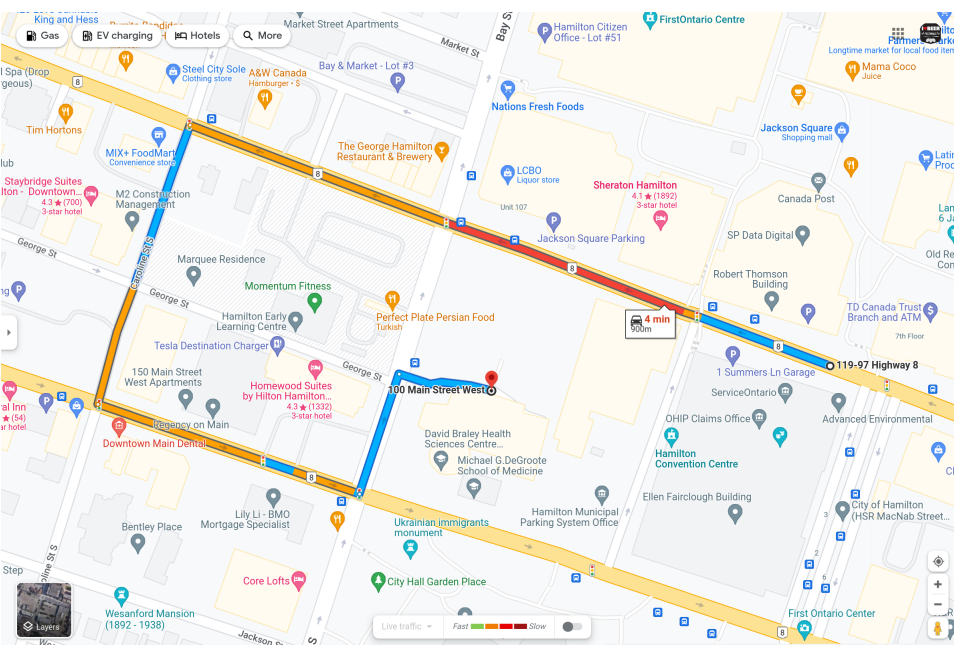

Parking Directions

From the Hamilton Convention Centre Loading Dock

*The Daily Rate for Parking at this specific parking lot is \$7.00 for Saturday. In your welcome package, you will have these very instructions **AND** \$7.00 in change for parking compensation. You'll need to pay with your own credit card or debit card since this specific lot doesn't take physical money. To enter the parking lot, you'll need to collect a ticket at the automated entrance gate and then pay for your parking at the end of the night. The meter needed to pay for your parking is located within the parking lot.

This is a McMaster University Parking Lot which isn't really utilized on weekends. You'll Notice the 100 Main Street West sign indicating the building address the parking lot belongs to. **The lot is located on the Corner of King Street West and Bay Street North. You can only access the lot from Bay Street North.

Directions From the Loading Dock to The Parking Lot

1. Make a Left on King Street West once exiting the loading dock (One Way Street).
2. Drive 400 Meters then make a left on Caroline Street South.
3. Drive 160 Meters then make a left on Main Street West (One Way Street).
4. Drive 165 Meters then make a left on Bay Street North (One Way Street).
5. Drive 270 feet and the Parking Lot will be on the right hand side. **Look for the McMaster Signage and the automated gates.**