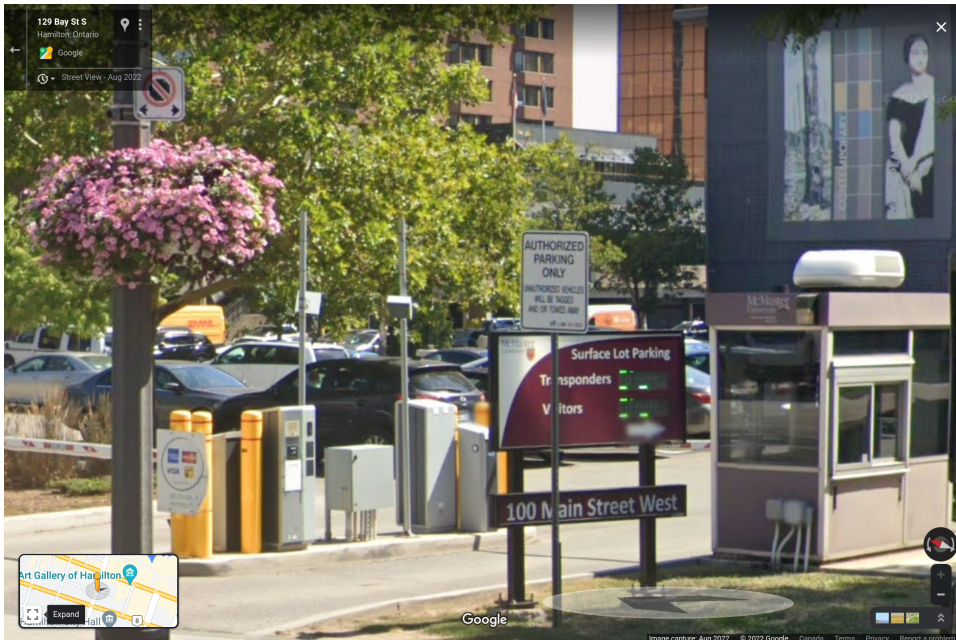

Parking Directions

From the Hamilton Convention Centre Loading Dock

*The Daily Rate for Parking at this specific parking lot is \$7.00 for Saturday. In your welcome package, you will have these very instructions **AND** \$7.00 in change for parking compensation. You'll need to pay with your own credit card or debit card since this specific lot doesn't take physical money. To enter the parking lot, you'll need to collect a ticket at the automated entrance gate and then pay for your parking at the end of the night. The meter needed to pay for your parking is located within the parking lot.

This is a McMaster University Parking Lot which isn't really utilized on weekends. You'll Notice the 100 Main Street West sign indicating the building address the parking lot belongs to. **The lot is located on the Corner of King Street West and Bay Street North. You can only access the lot from Bay Street North.

Directions From the Loading Dock to The Parking Lot

1. Make a Left on King Street West once exiting the loading dock (One Way Street).
2. Drive 400 Meters then make a left on Caroline Street South.
3. Drive 160 Meters then make a left on Main Street West (One Way Street).
4. Drive 165 Meters then make a left on Bay Street North (One Way Street).
5. Drive 270 feet and the Parking Lot will be on the right hand side. **Look for the McMaster Signage and the automated gates.**